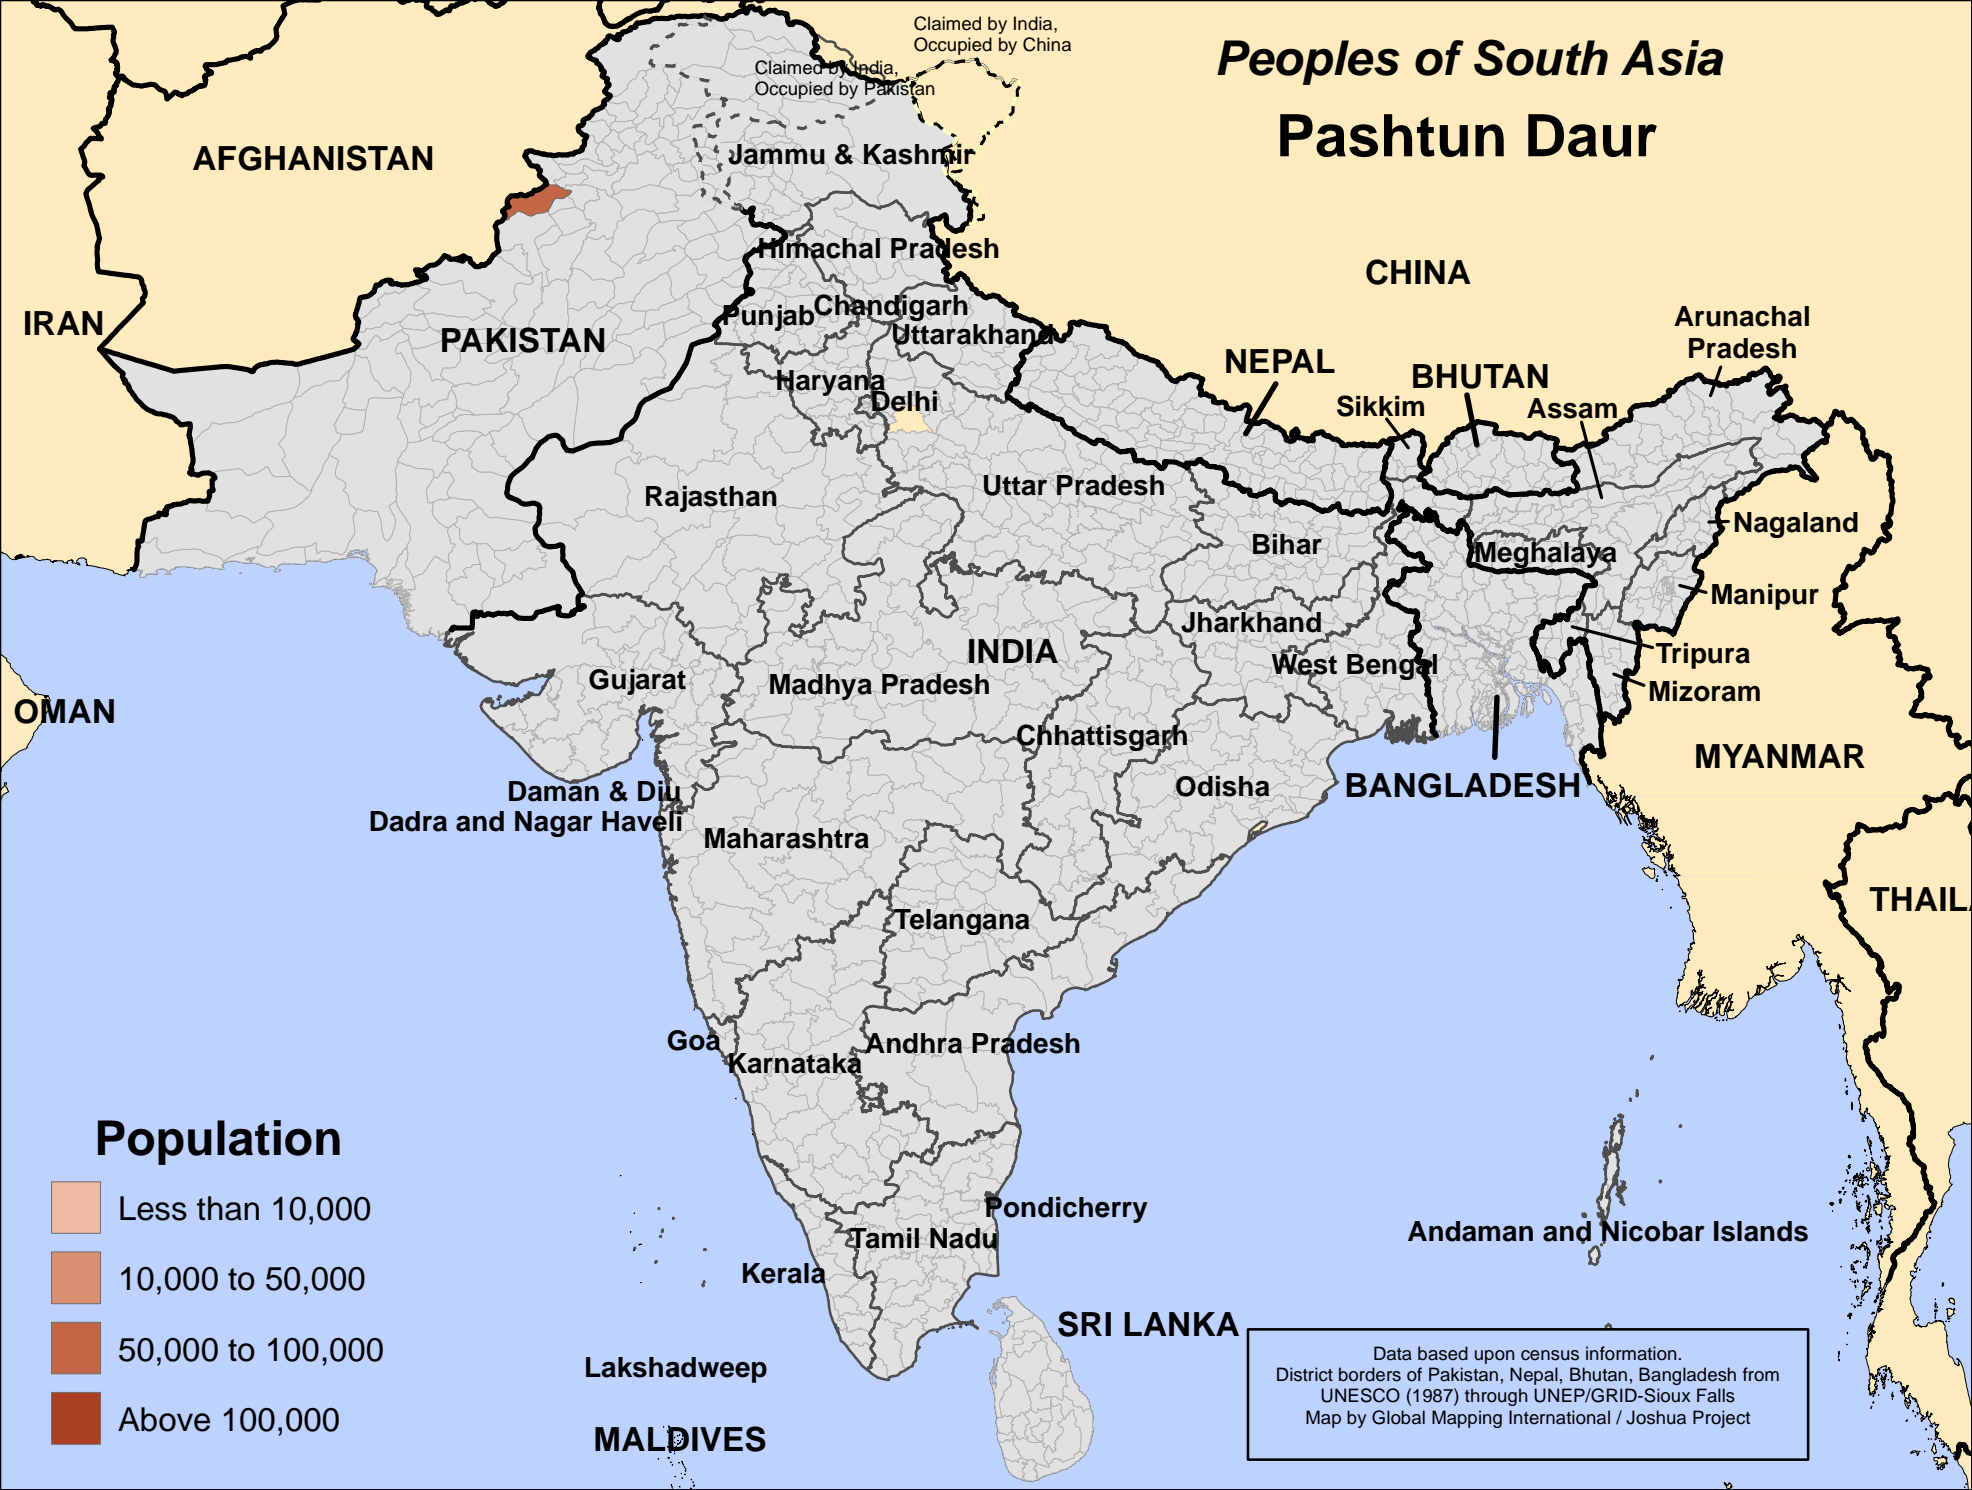

Peoples of South Asia

Pashtun Daur

Population

- Less than 10,000
- 10,000 to 50,000
- 50,000 to 100,000
- Above 100,000

Data based upon census information.
 District borders of Pakistan, Nepal, Bhutan, Bangladesh from
 UNESCO (1987) through UNEP/GRID-Sioux Falls
 Map by Global Mapping International / Joshua Project