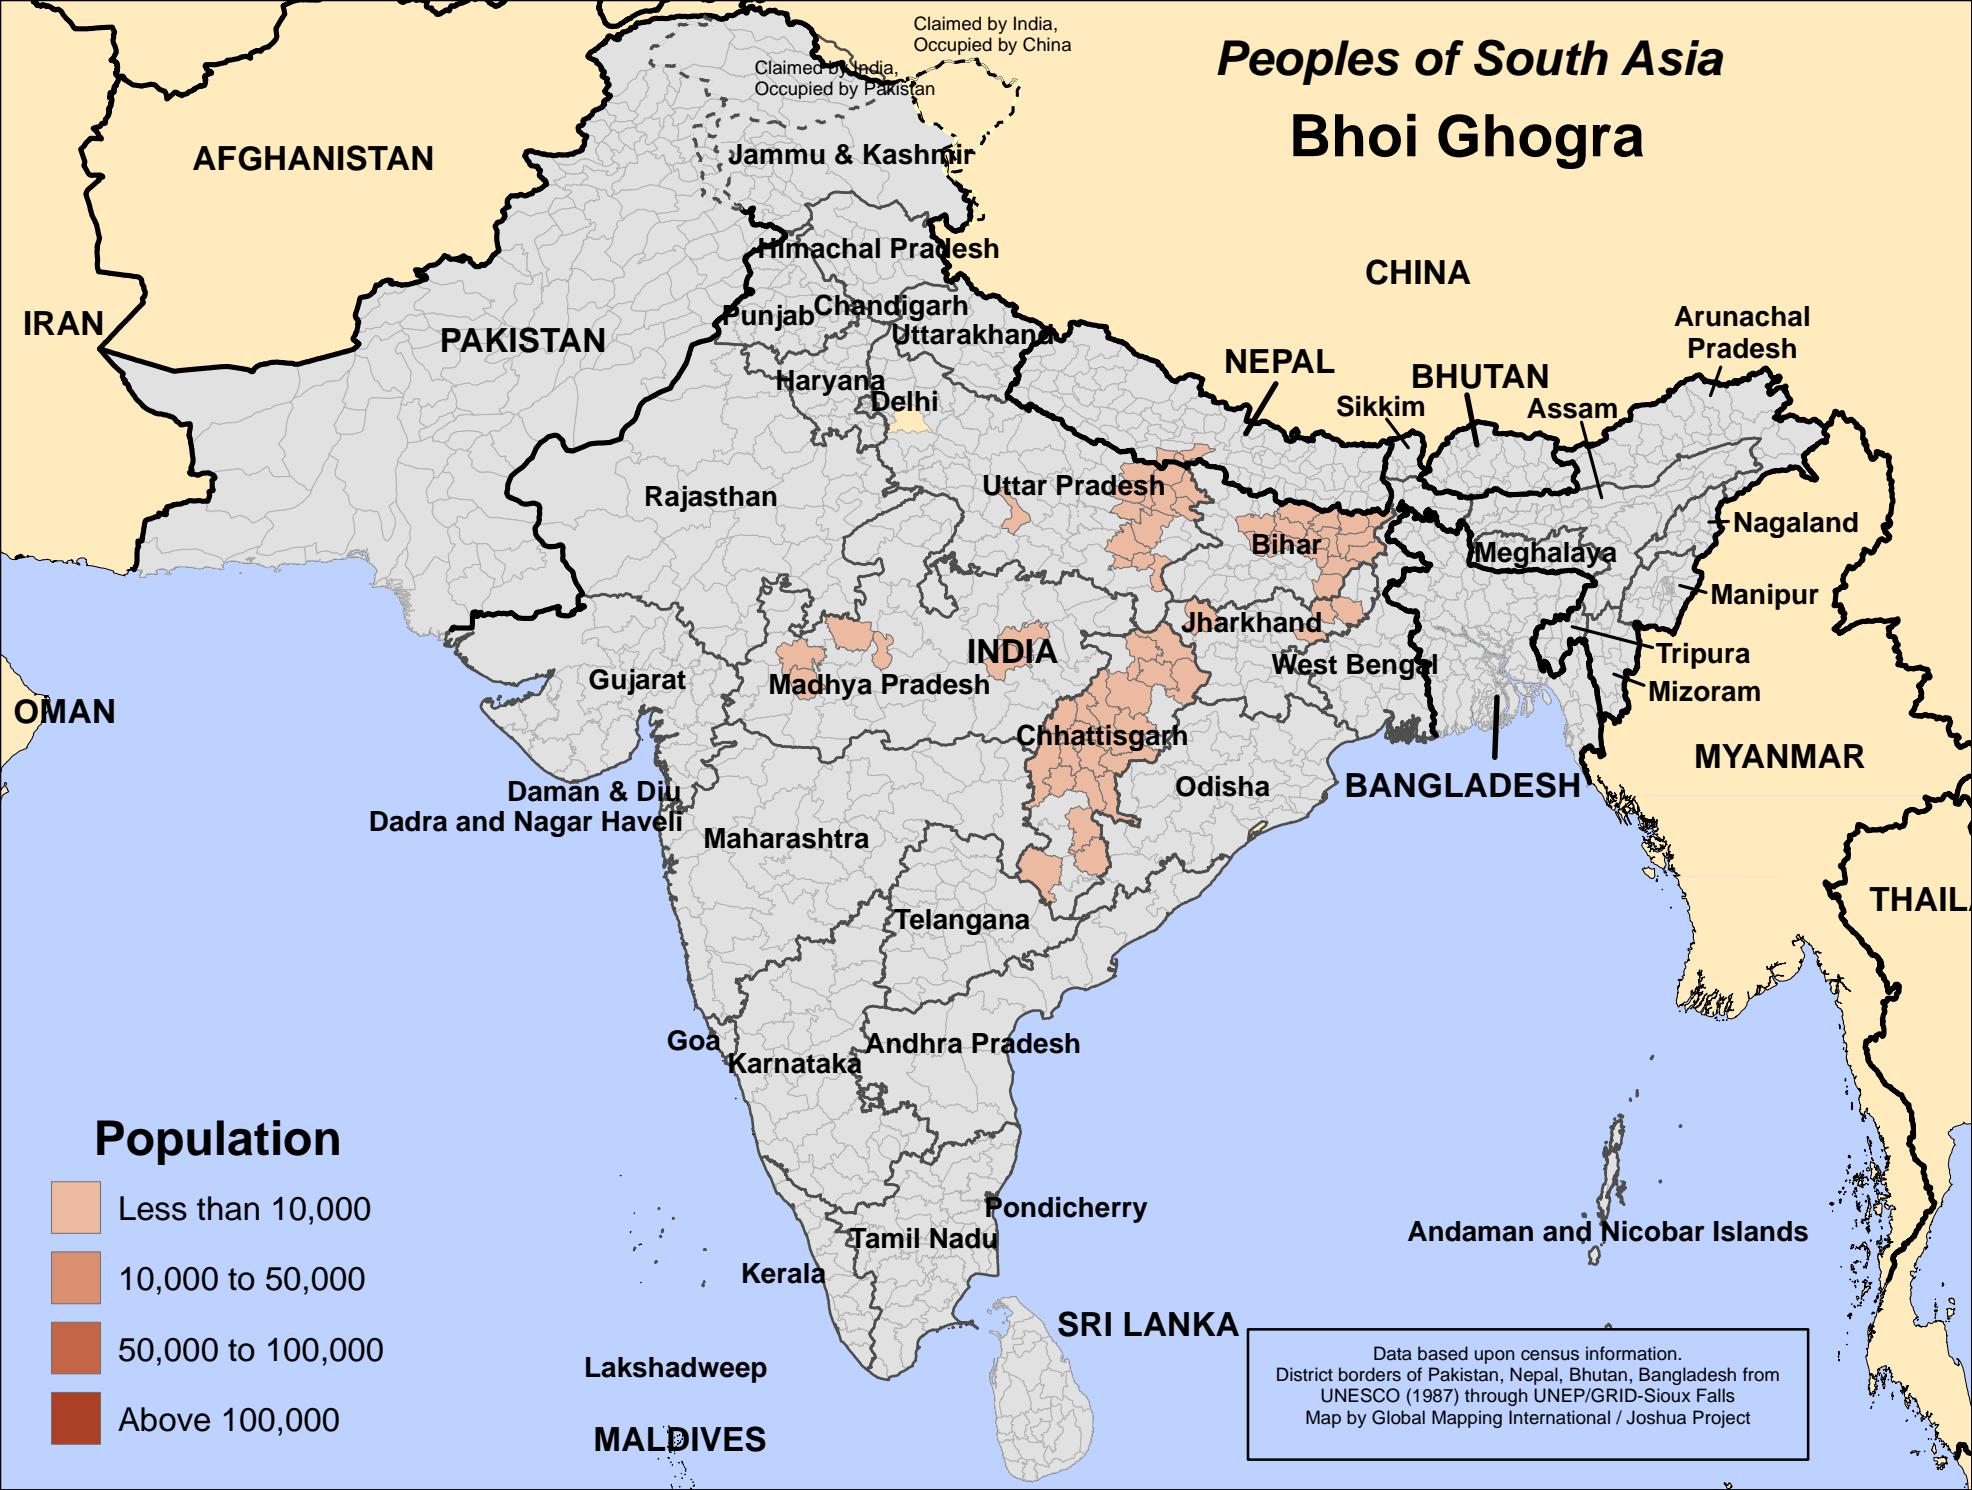

Peoples of South Asia

Bhoi Ghogra

Population

- Less than 10,000
- 10,000 to 50,000
- 50,000 to 100,000
- Above 100,000

Data based upon census information.
District borders of Pakistan, Nepal, Bhutan, Bangladesh from UNESCO (1987) through UNEP/GRID-Sioux Falls
Map by Global Mapping International / Joshua Project