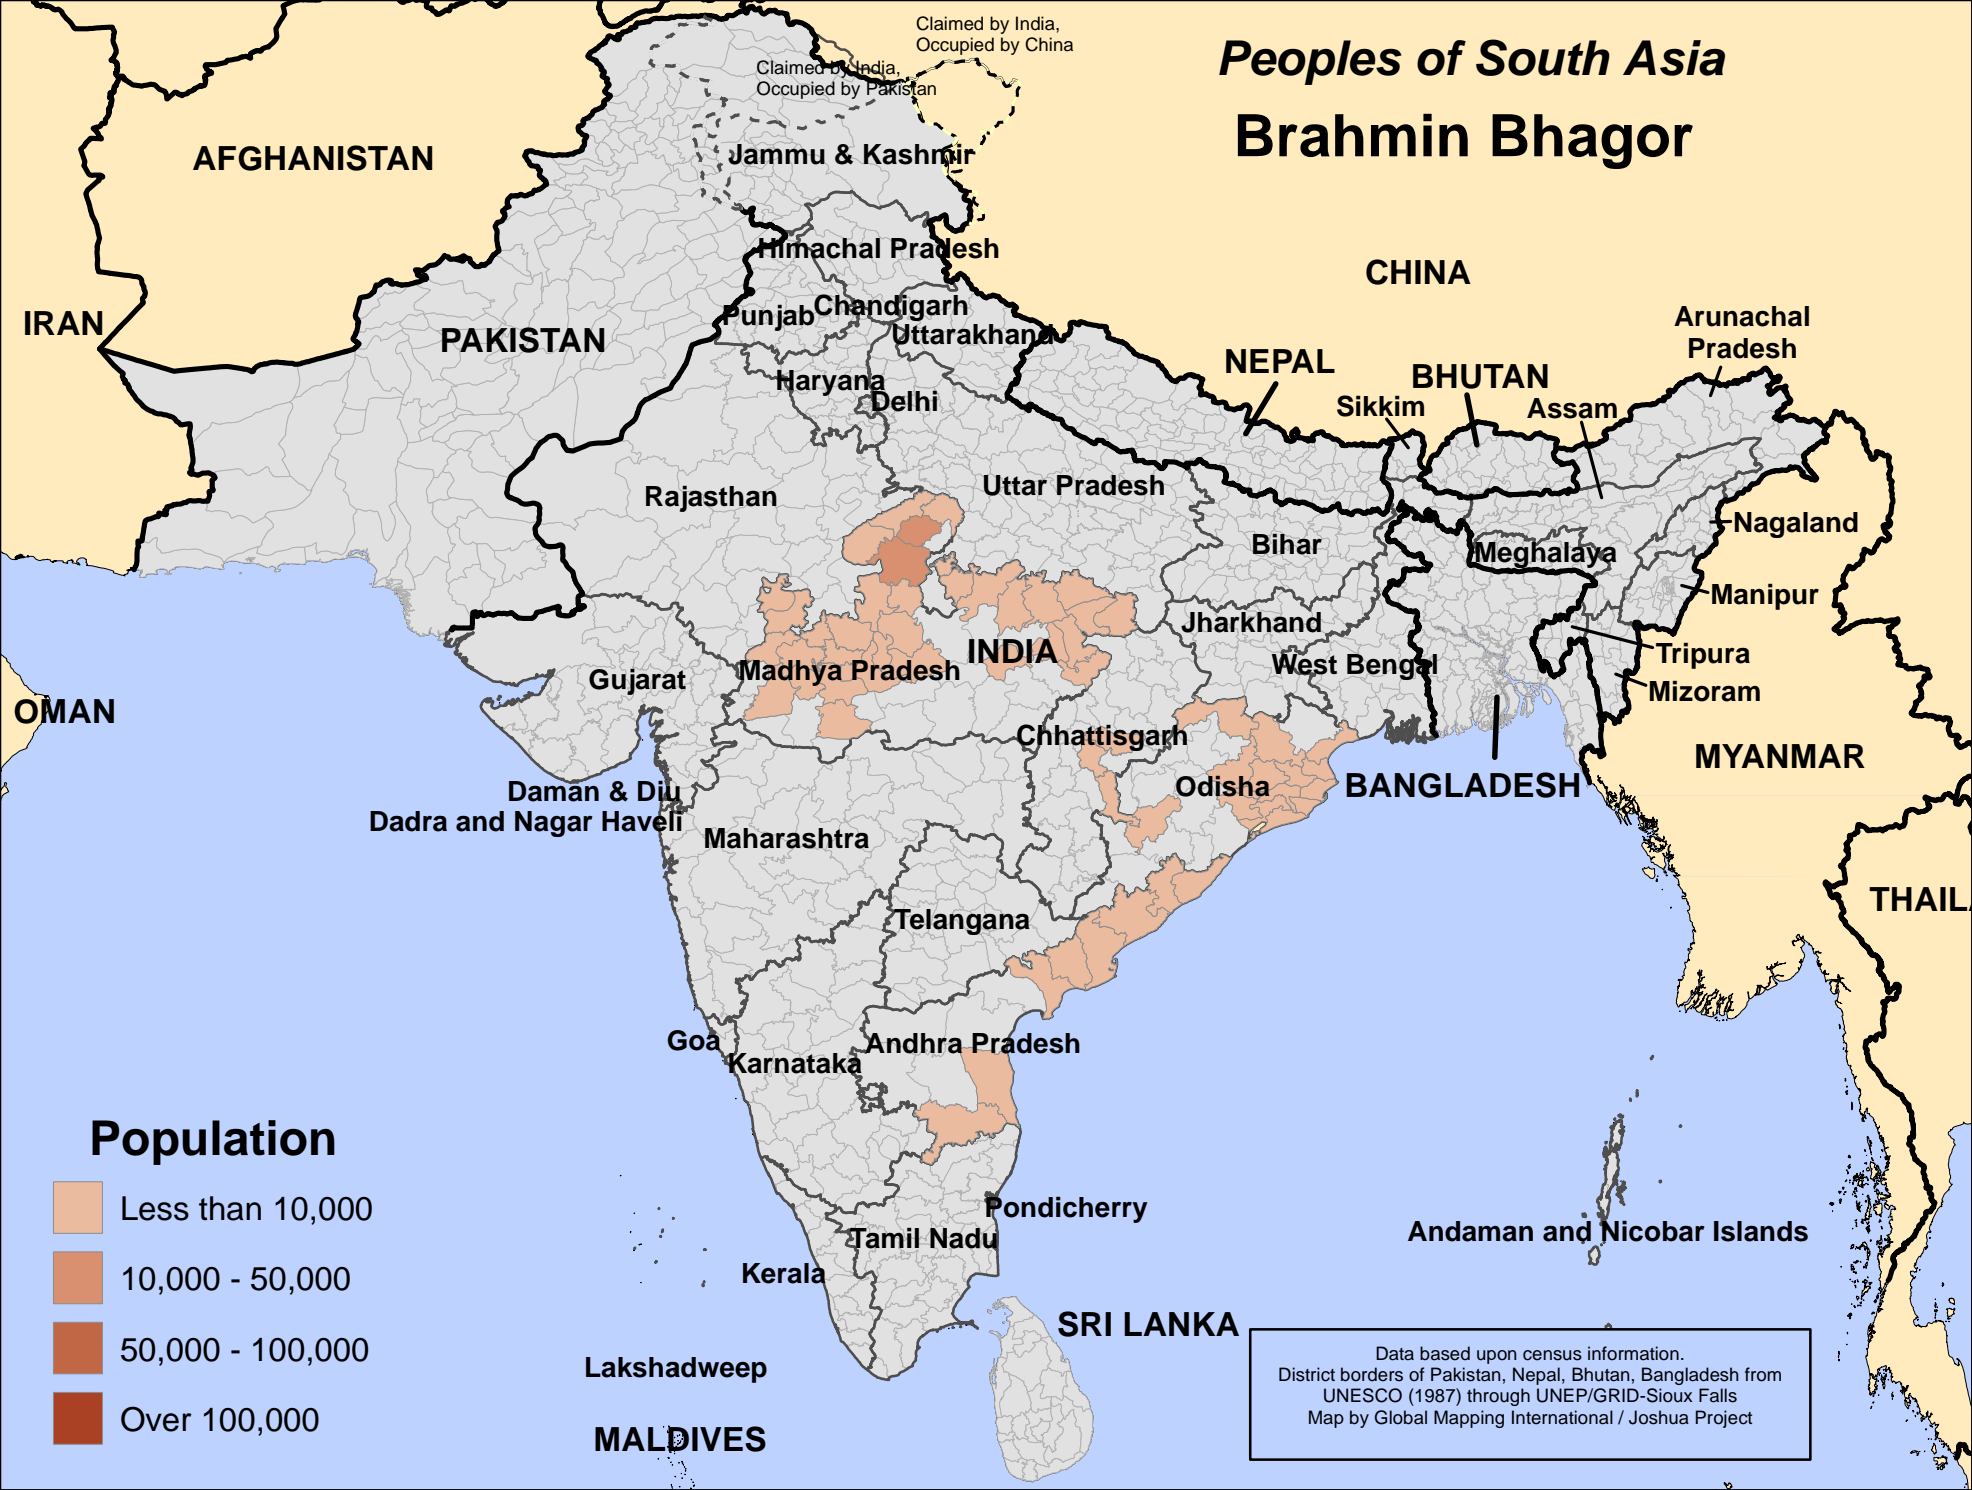

Peoples of South Asia

Brahmin Bhagor

Population

- Less than 10,000
- 10,000 - 50,000
- 50,000 - 100,000
- Over 100,000

Data based upon census information.
 District borders of Pakistan, Nepal, Bhutan, Bangladesh from UNESCO (1987) through UNEP/GRID-Sioux Falls
 Map by Global Mapping International / Joshua Project