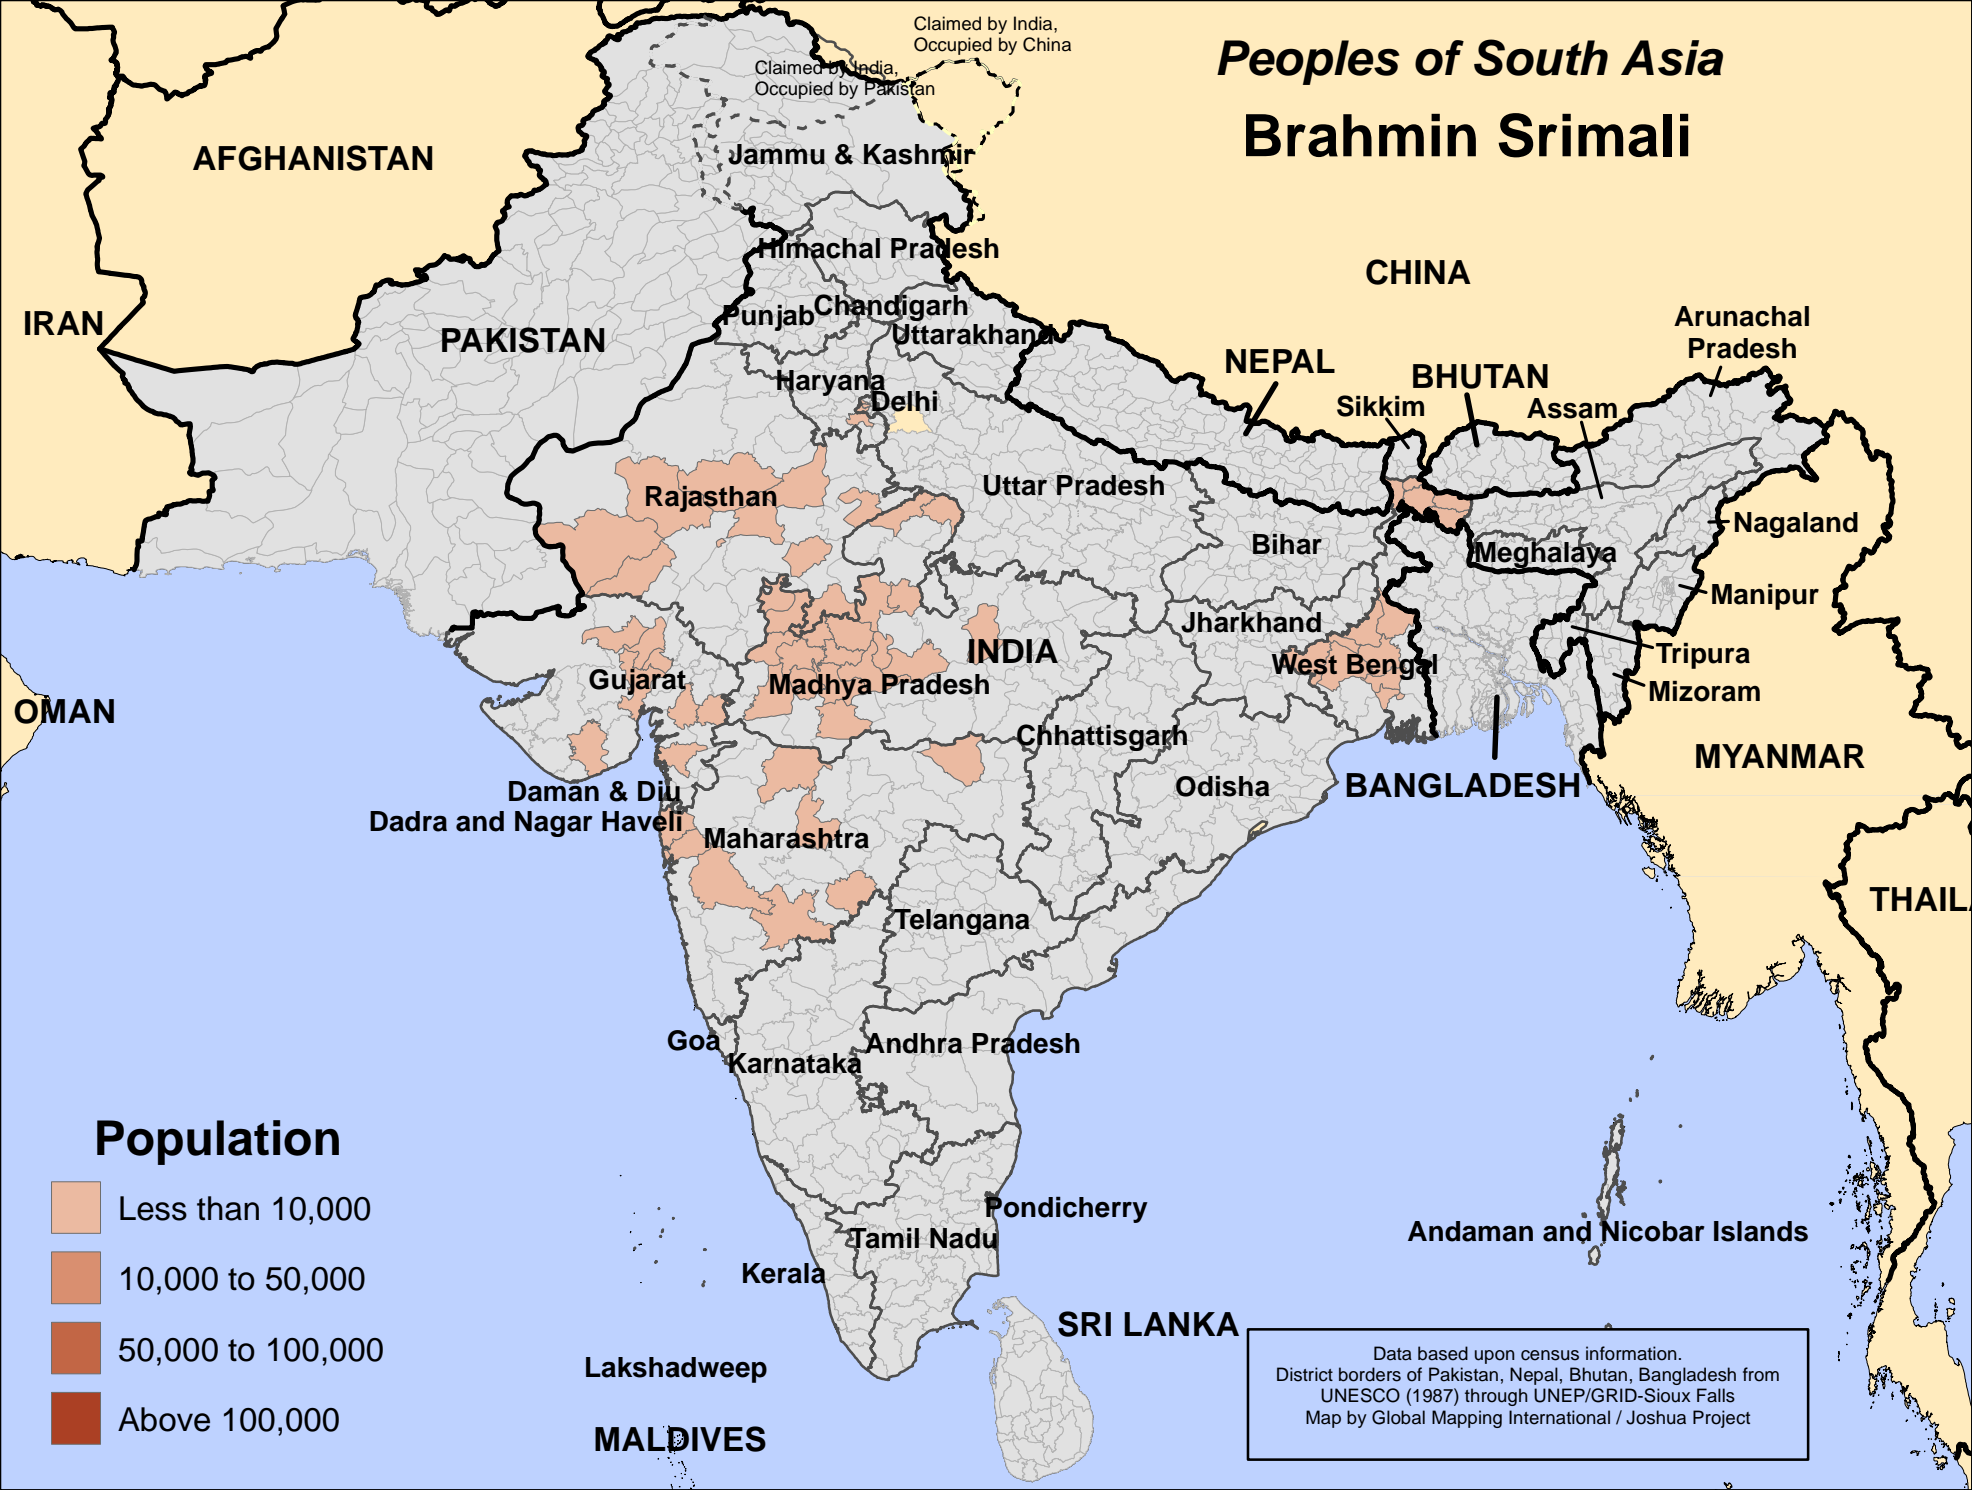

Peoples of South Asia

Brahmin Srimali

Population

- Less than 10,000
- 10,000 to 50,000
- 50,000 to 100,000
- Above 100,000

Data based upon census information.
 District borders of Pakistan, Nepal, Bhutan, Bangladesh from
 UNESCO (1987) through UNEP/GRID-Sioux Falls
 Map by Global Mapping International / Joshua Project