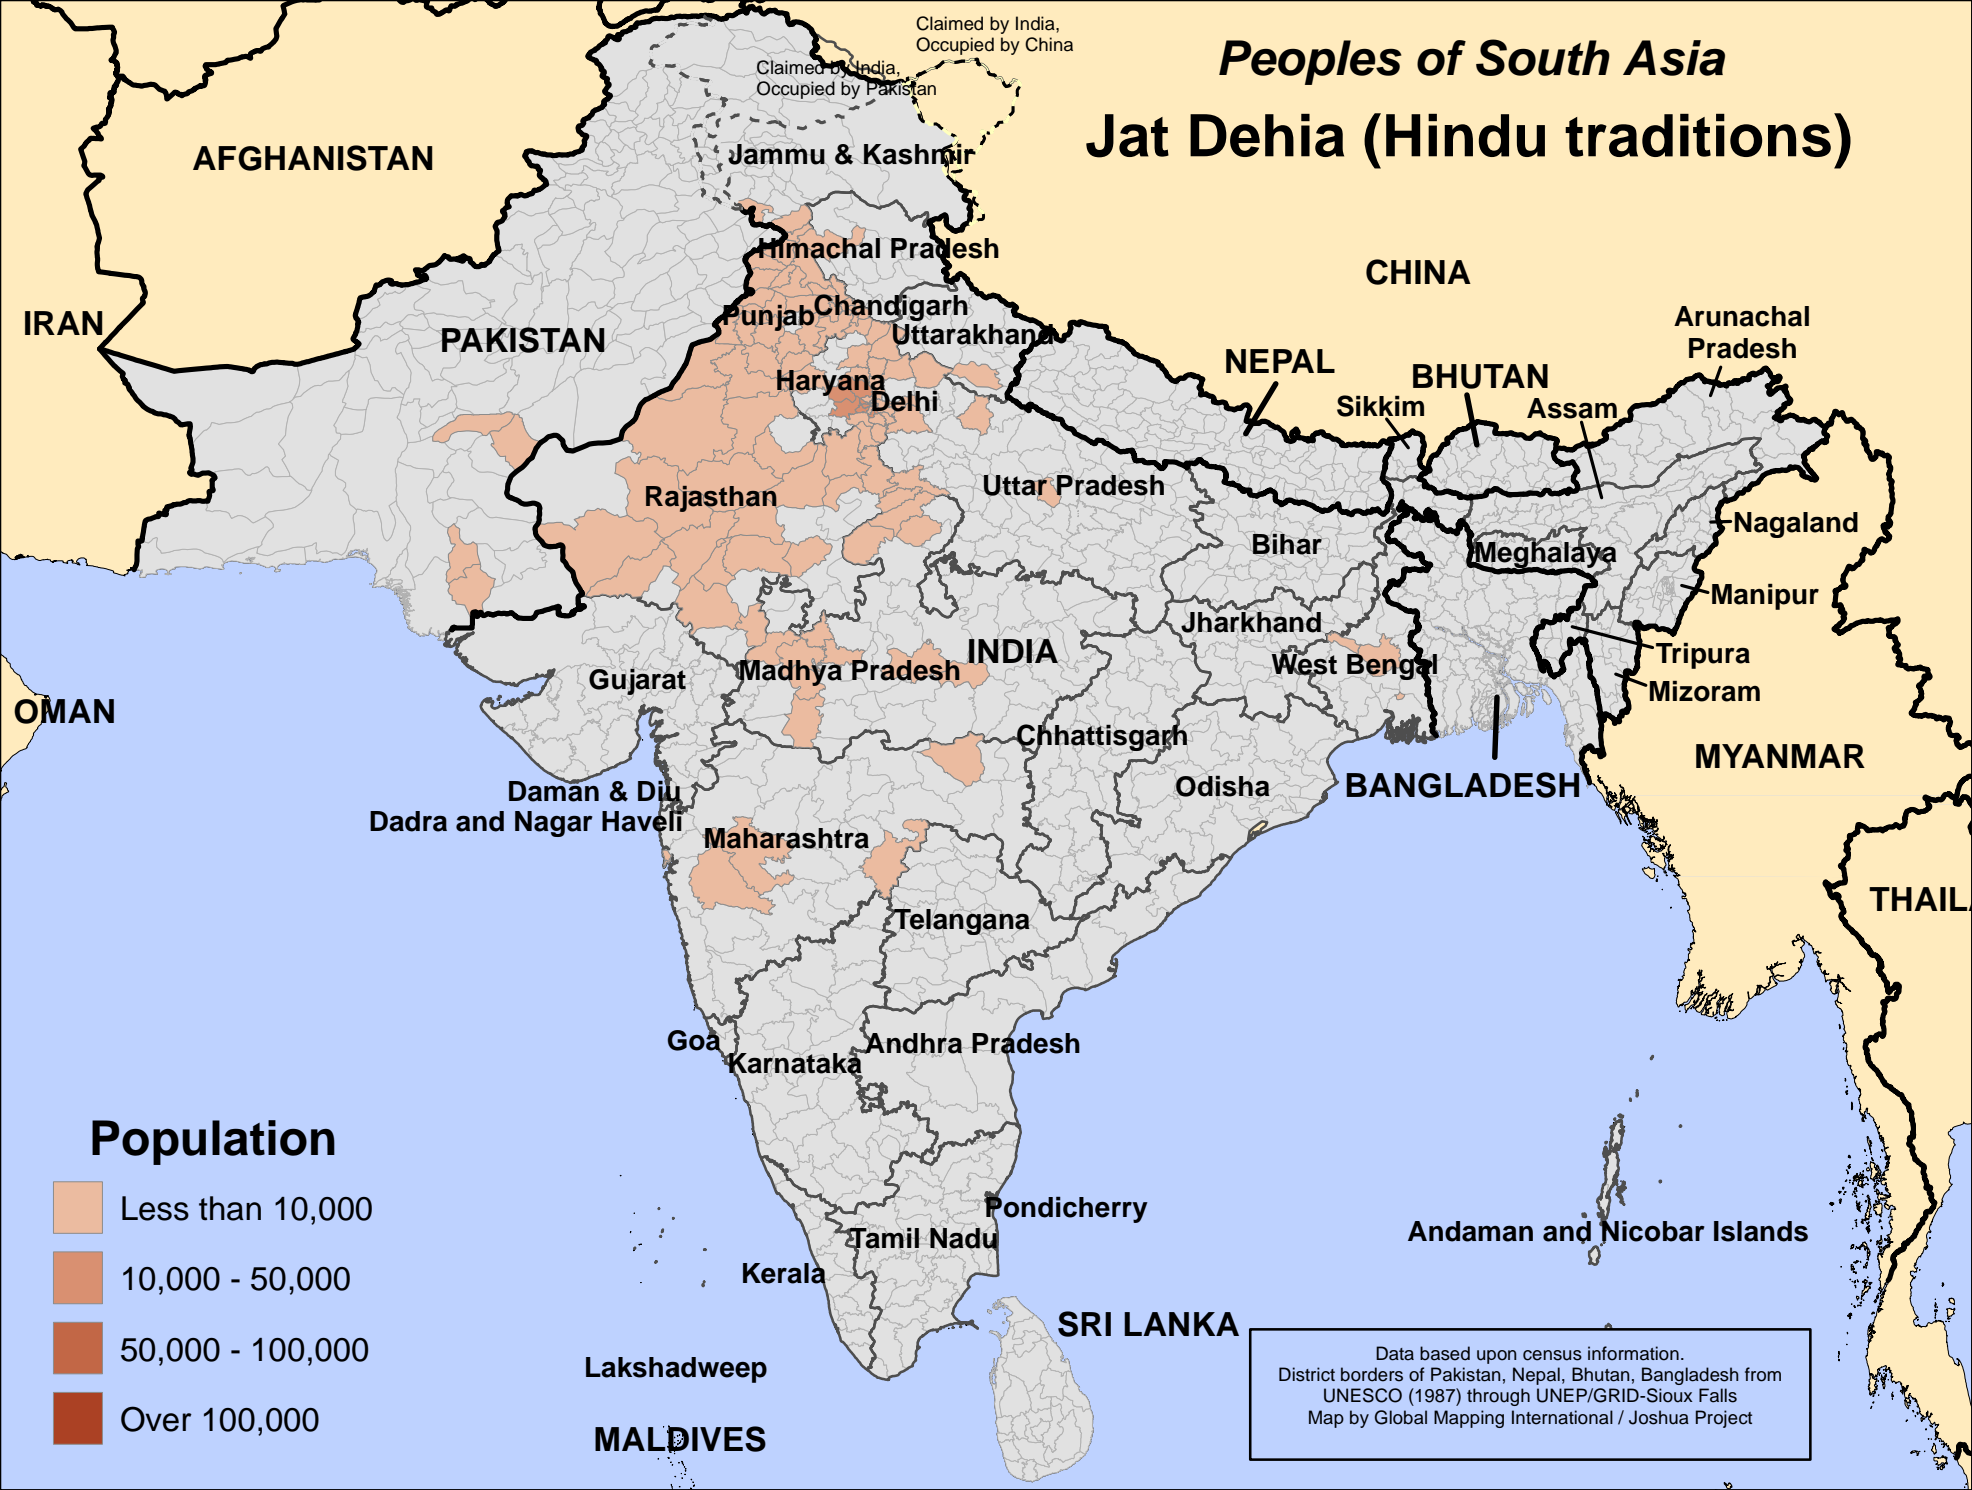

Peoples of South Asia

Jat Dehia (Hindu traditions)

Population

- Less than 10,000
- 10,000 - 50,000
- 50,000 - 100,000
- Over 100,000

Data based upon census information.
 District borders of Pakistan, Nepal, Bhutan, Bangladesh from
 UNESCO (1987) through UNEP/GRID-Sioux Falls
 Map by Global Mapping International / Joshua Project