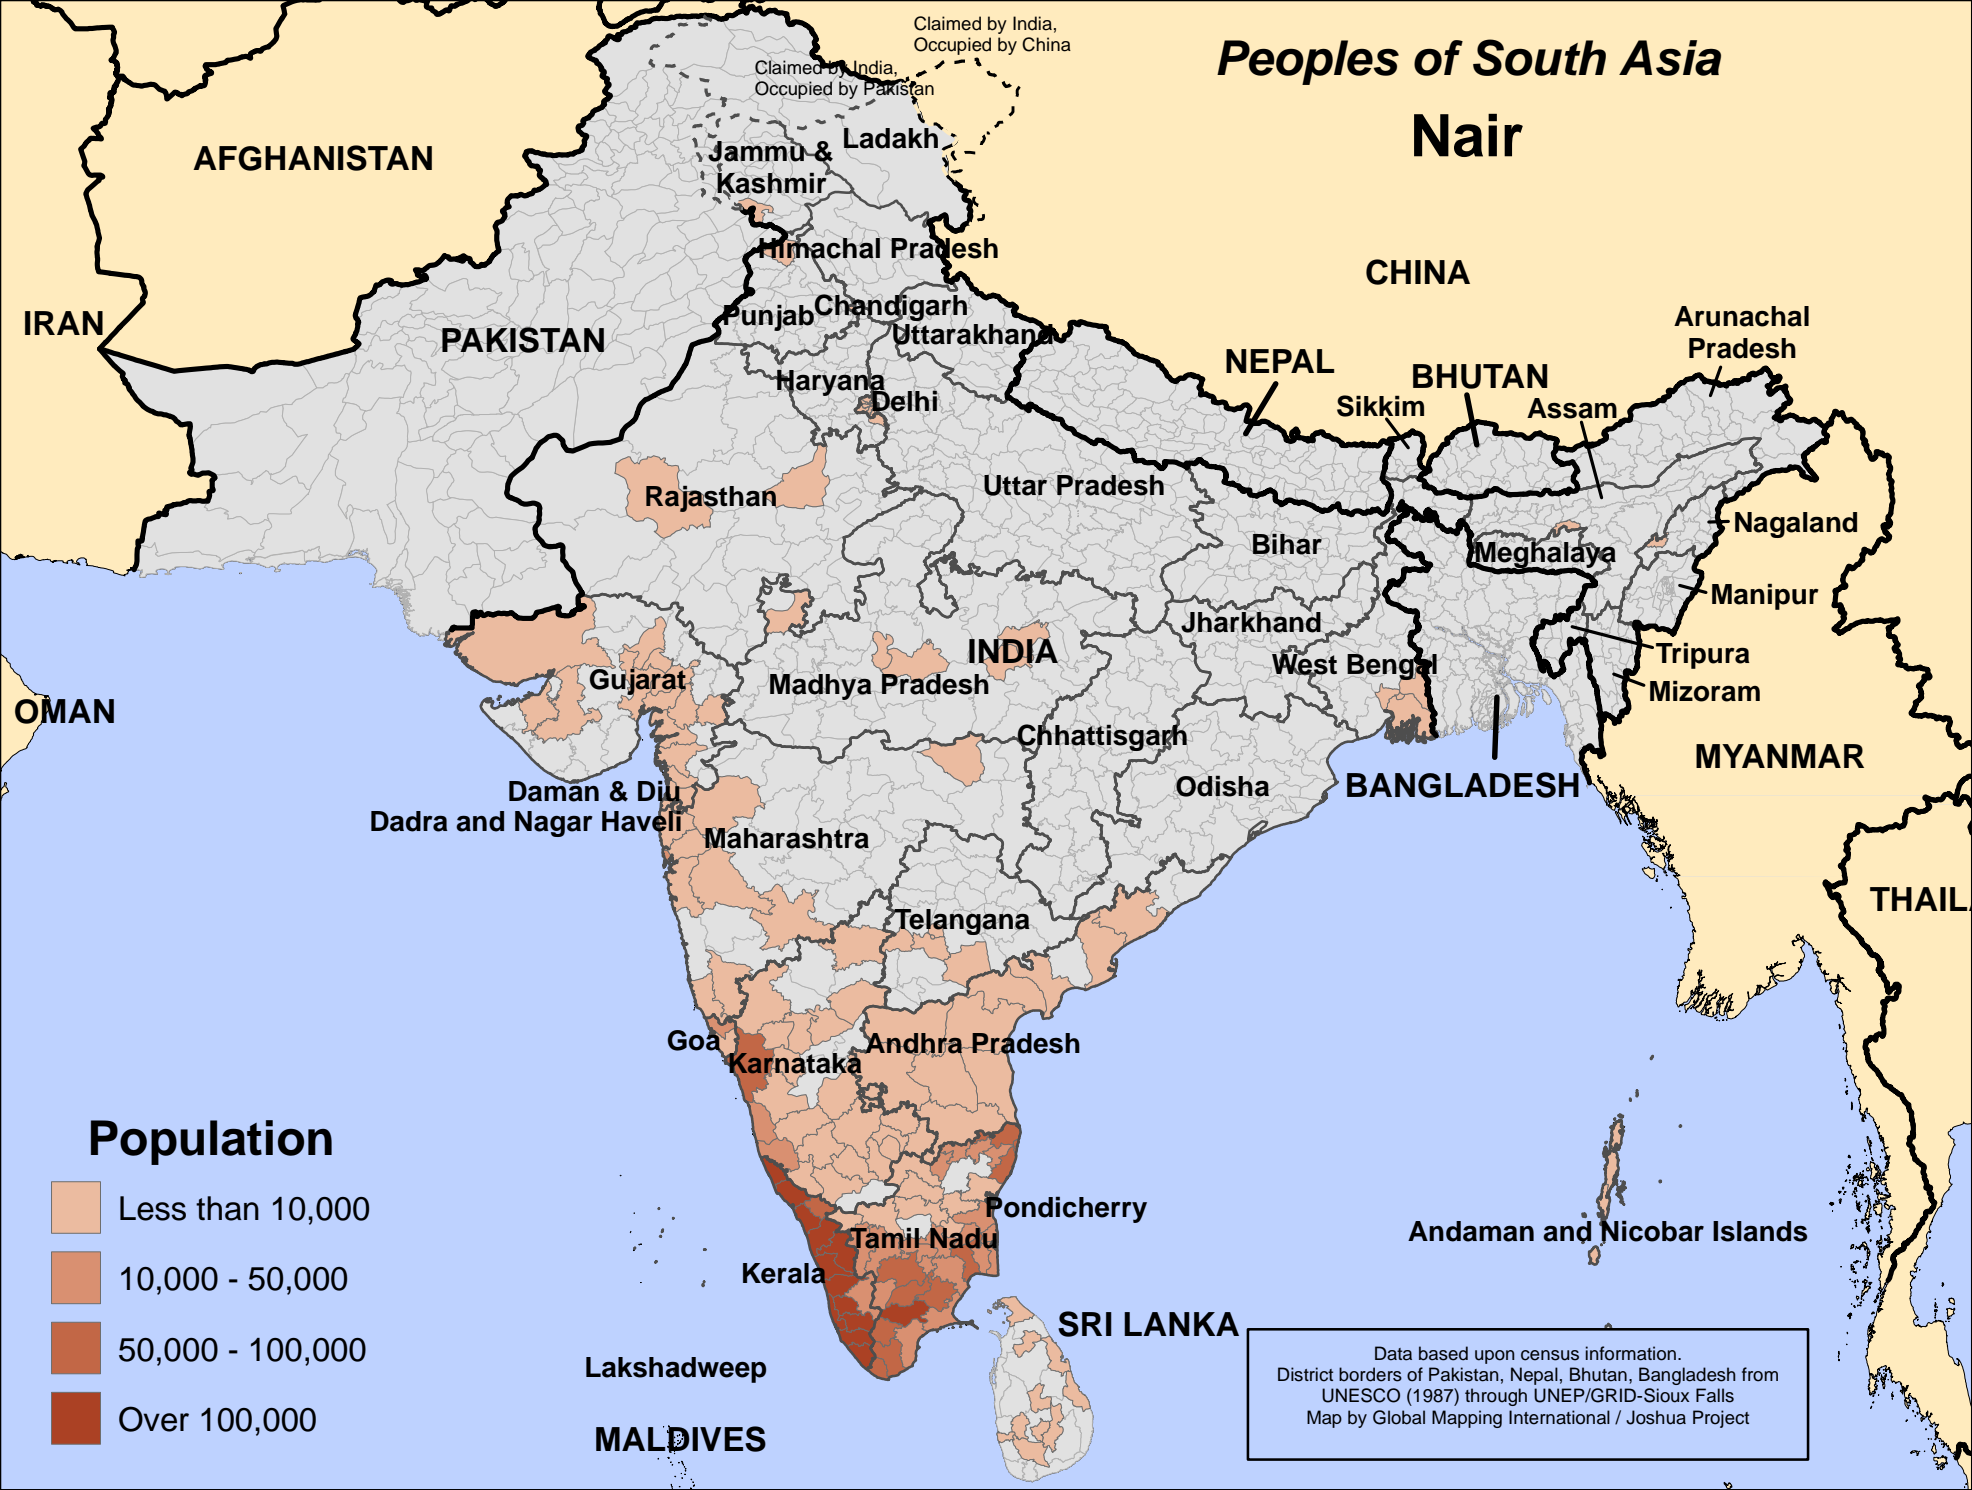

Peoples of South Asia

Nair

Population

- Less than 10,000
- 10,000 - 50,000
- 50,000 - 100,000
- Over 100,000

Data based upon census information.
District borders of Pakistan, Nepal, Bhutan, Bangladesh from UNESCO (1987) through UNEP/GRID-Sioux Falls
Map by Global Mapping International / Joshua Project