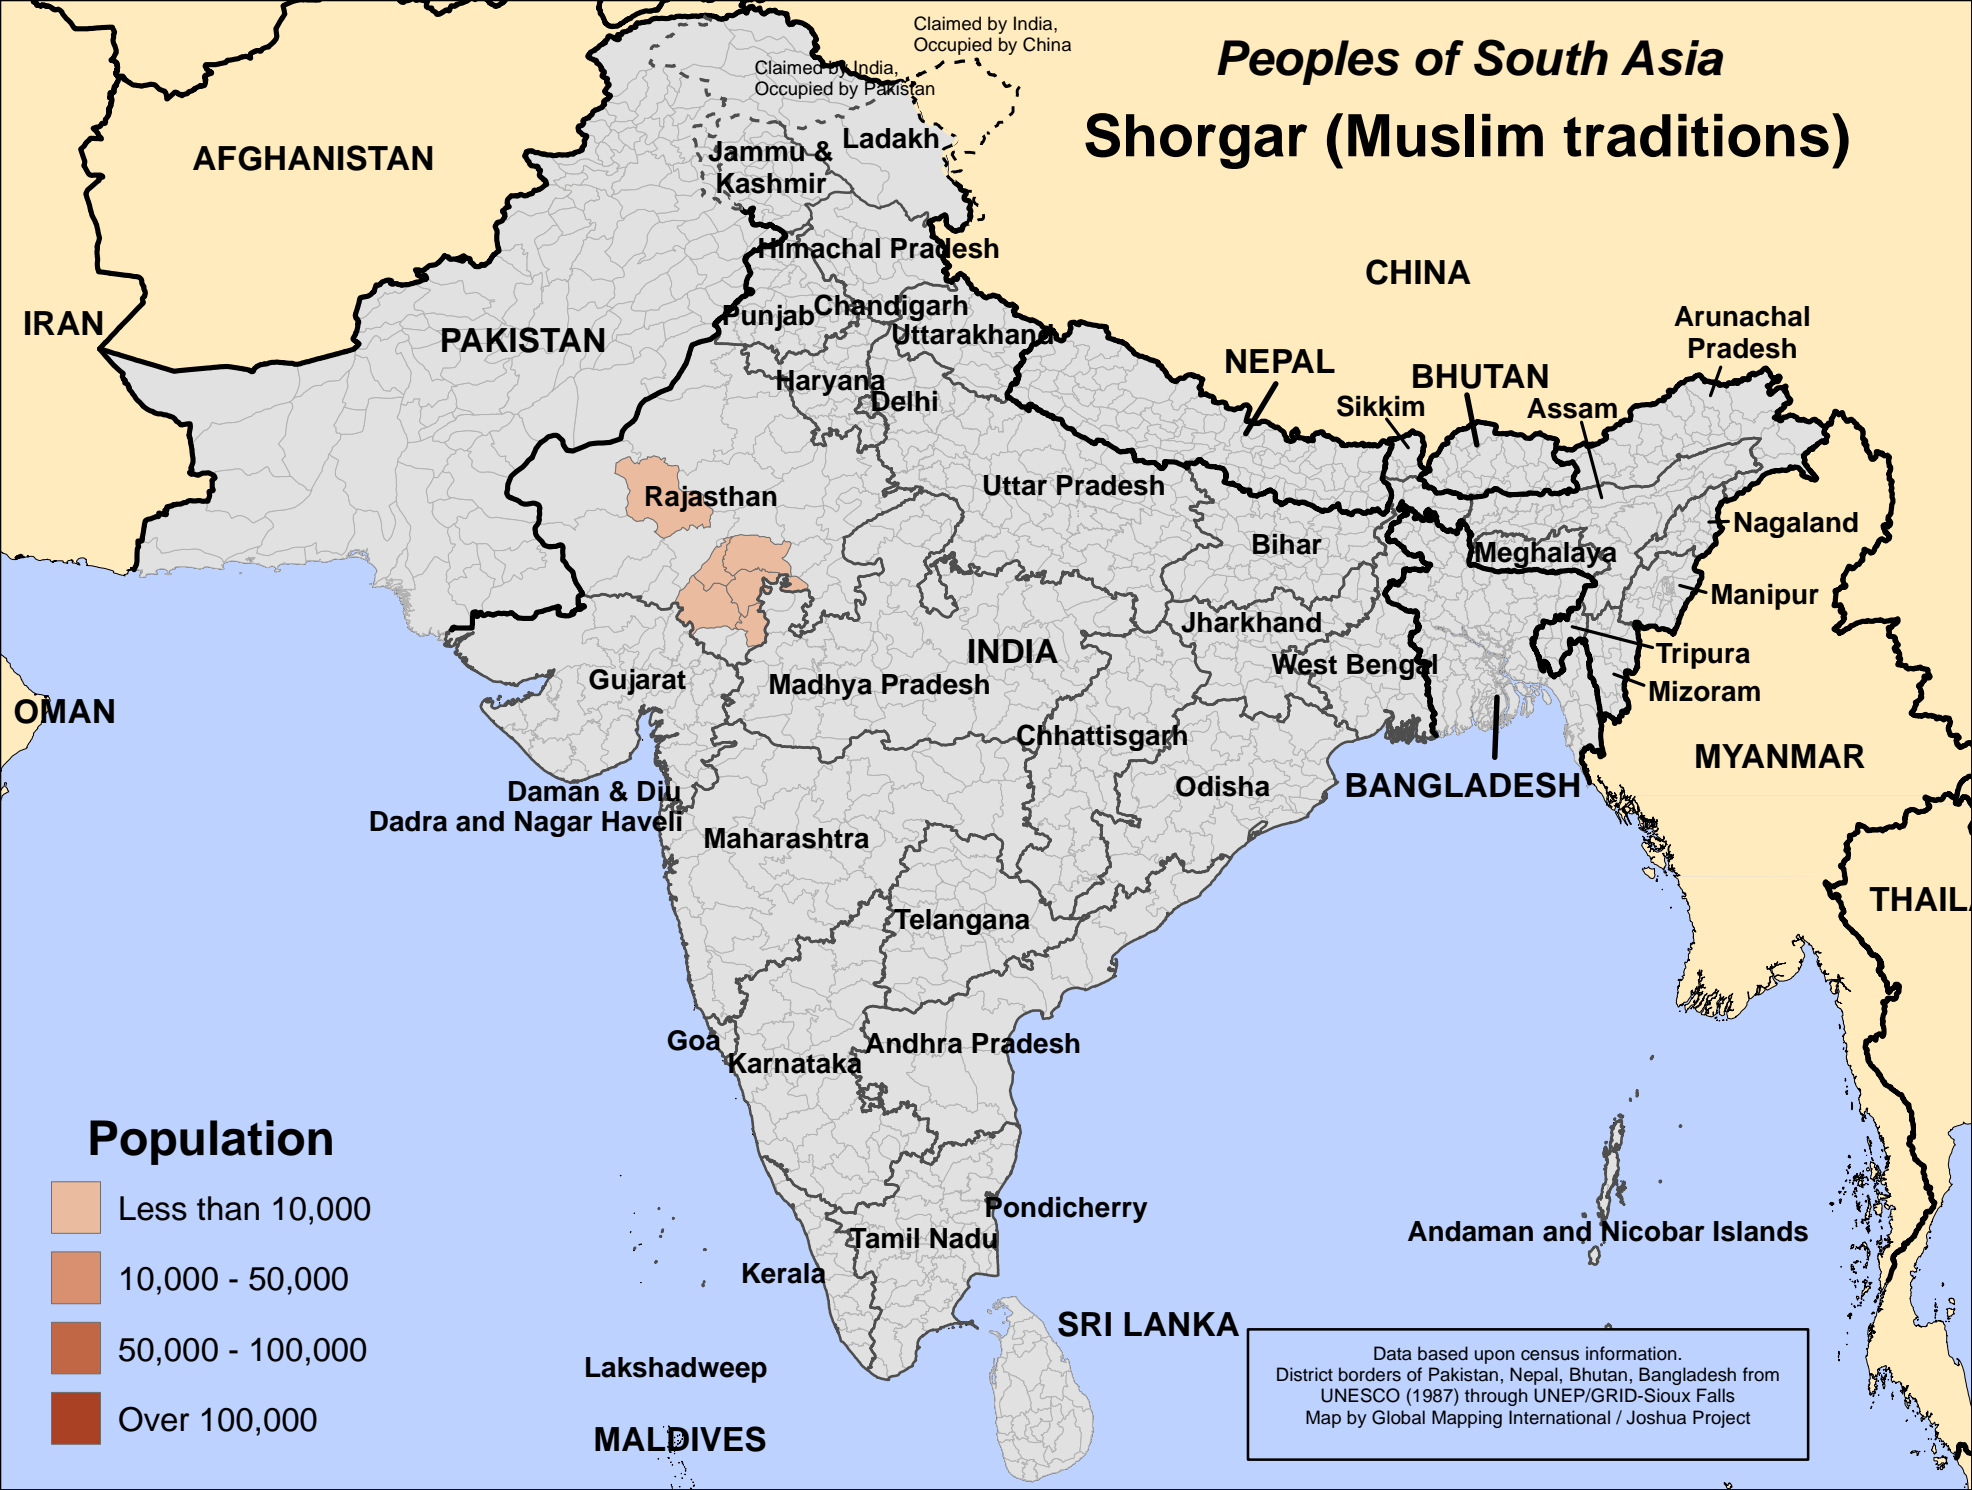

Peoples of South Asia

Shorgar (Muslim traditions)

Population

- Less than 10,000
- 10,000 - 50,000
- 50,000 - 100,000
- Over 100,000

Data based upon census information.
 District borders of Pakistan, Nepal, Bhutan, Bangladesh from
 UNESCO (1987) through UNEP/GRID-Sioux Falls
 Map by Global Mapping International / Joshua Project