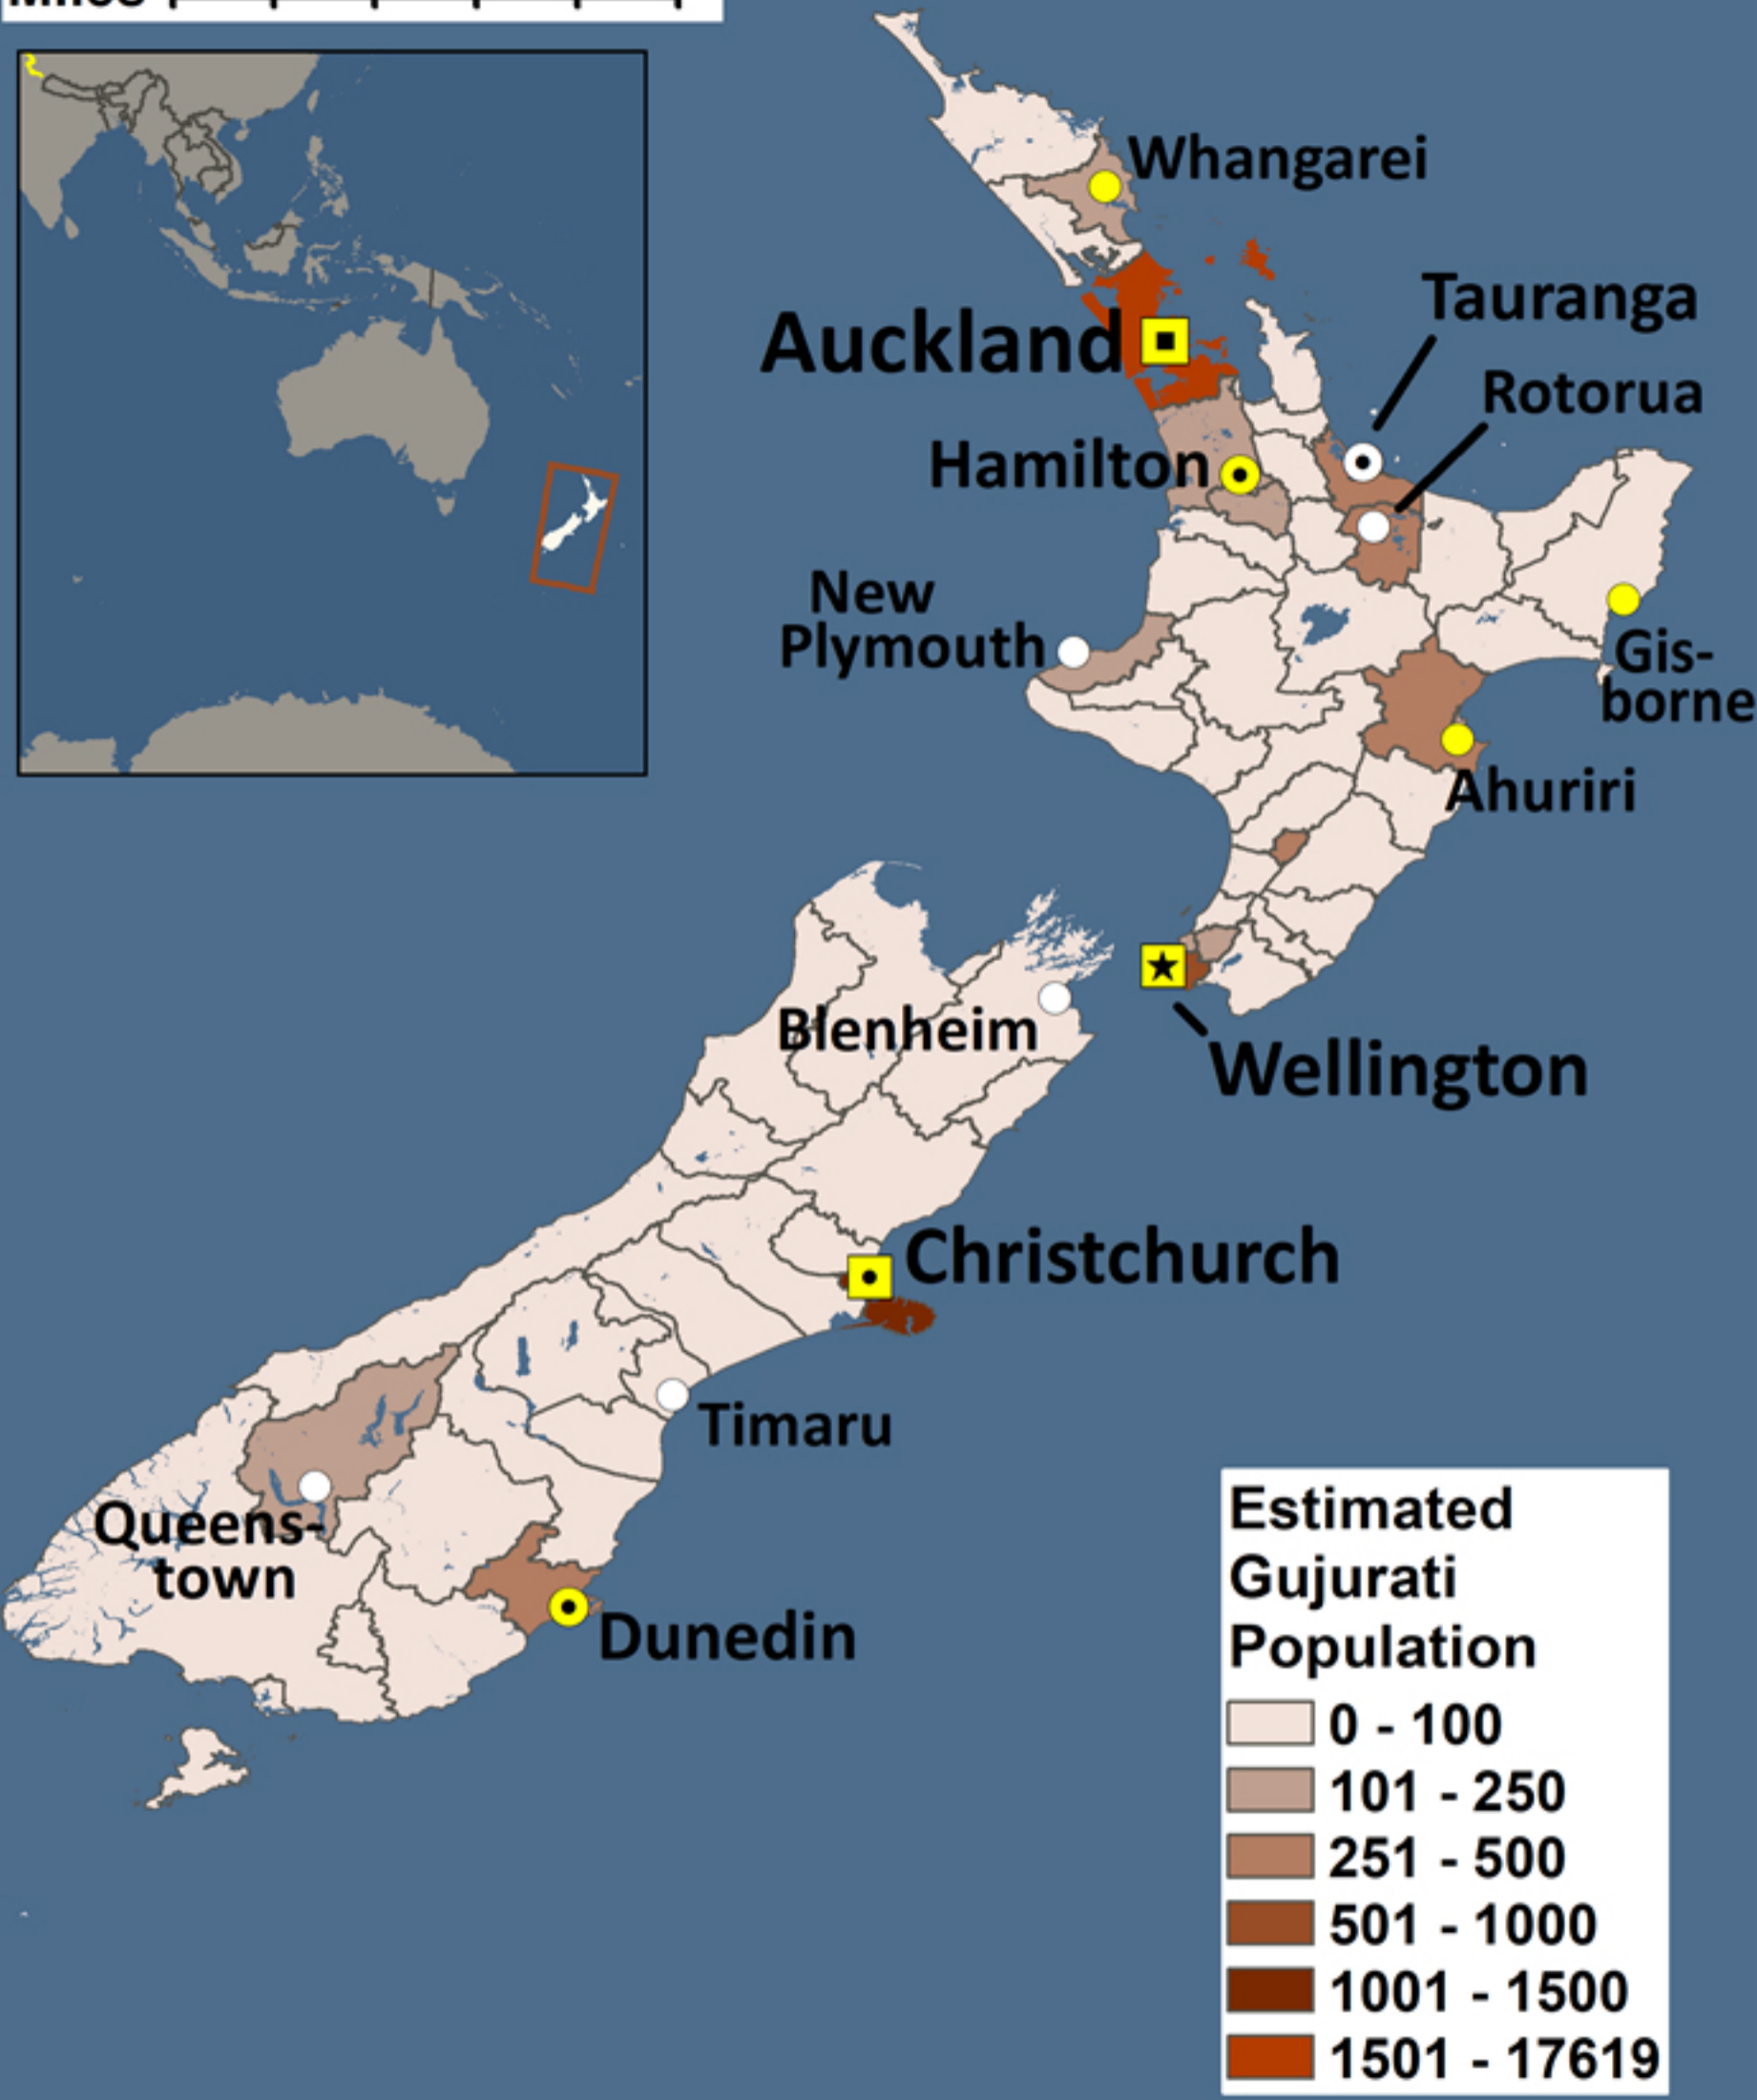

Miles 0 50 100 150 200 250

Estimated Gujarati Population

- 0 - 100
- 101 - 250
- 251 - 500
- 501 - 1000
- 1001 - 1500
- 1501 - 17619

New Zealand 2018 Census Had Data for General Indians, but not Gujaratis. Gujaratis are 20% of global Indian Diaspora. This map assumes same ratio for New Zealand.

Gujarati in New Zealand