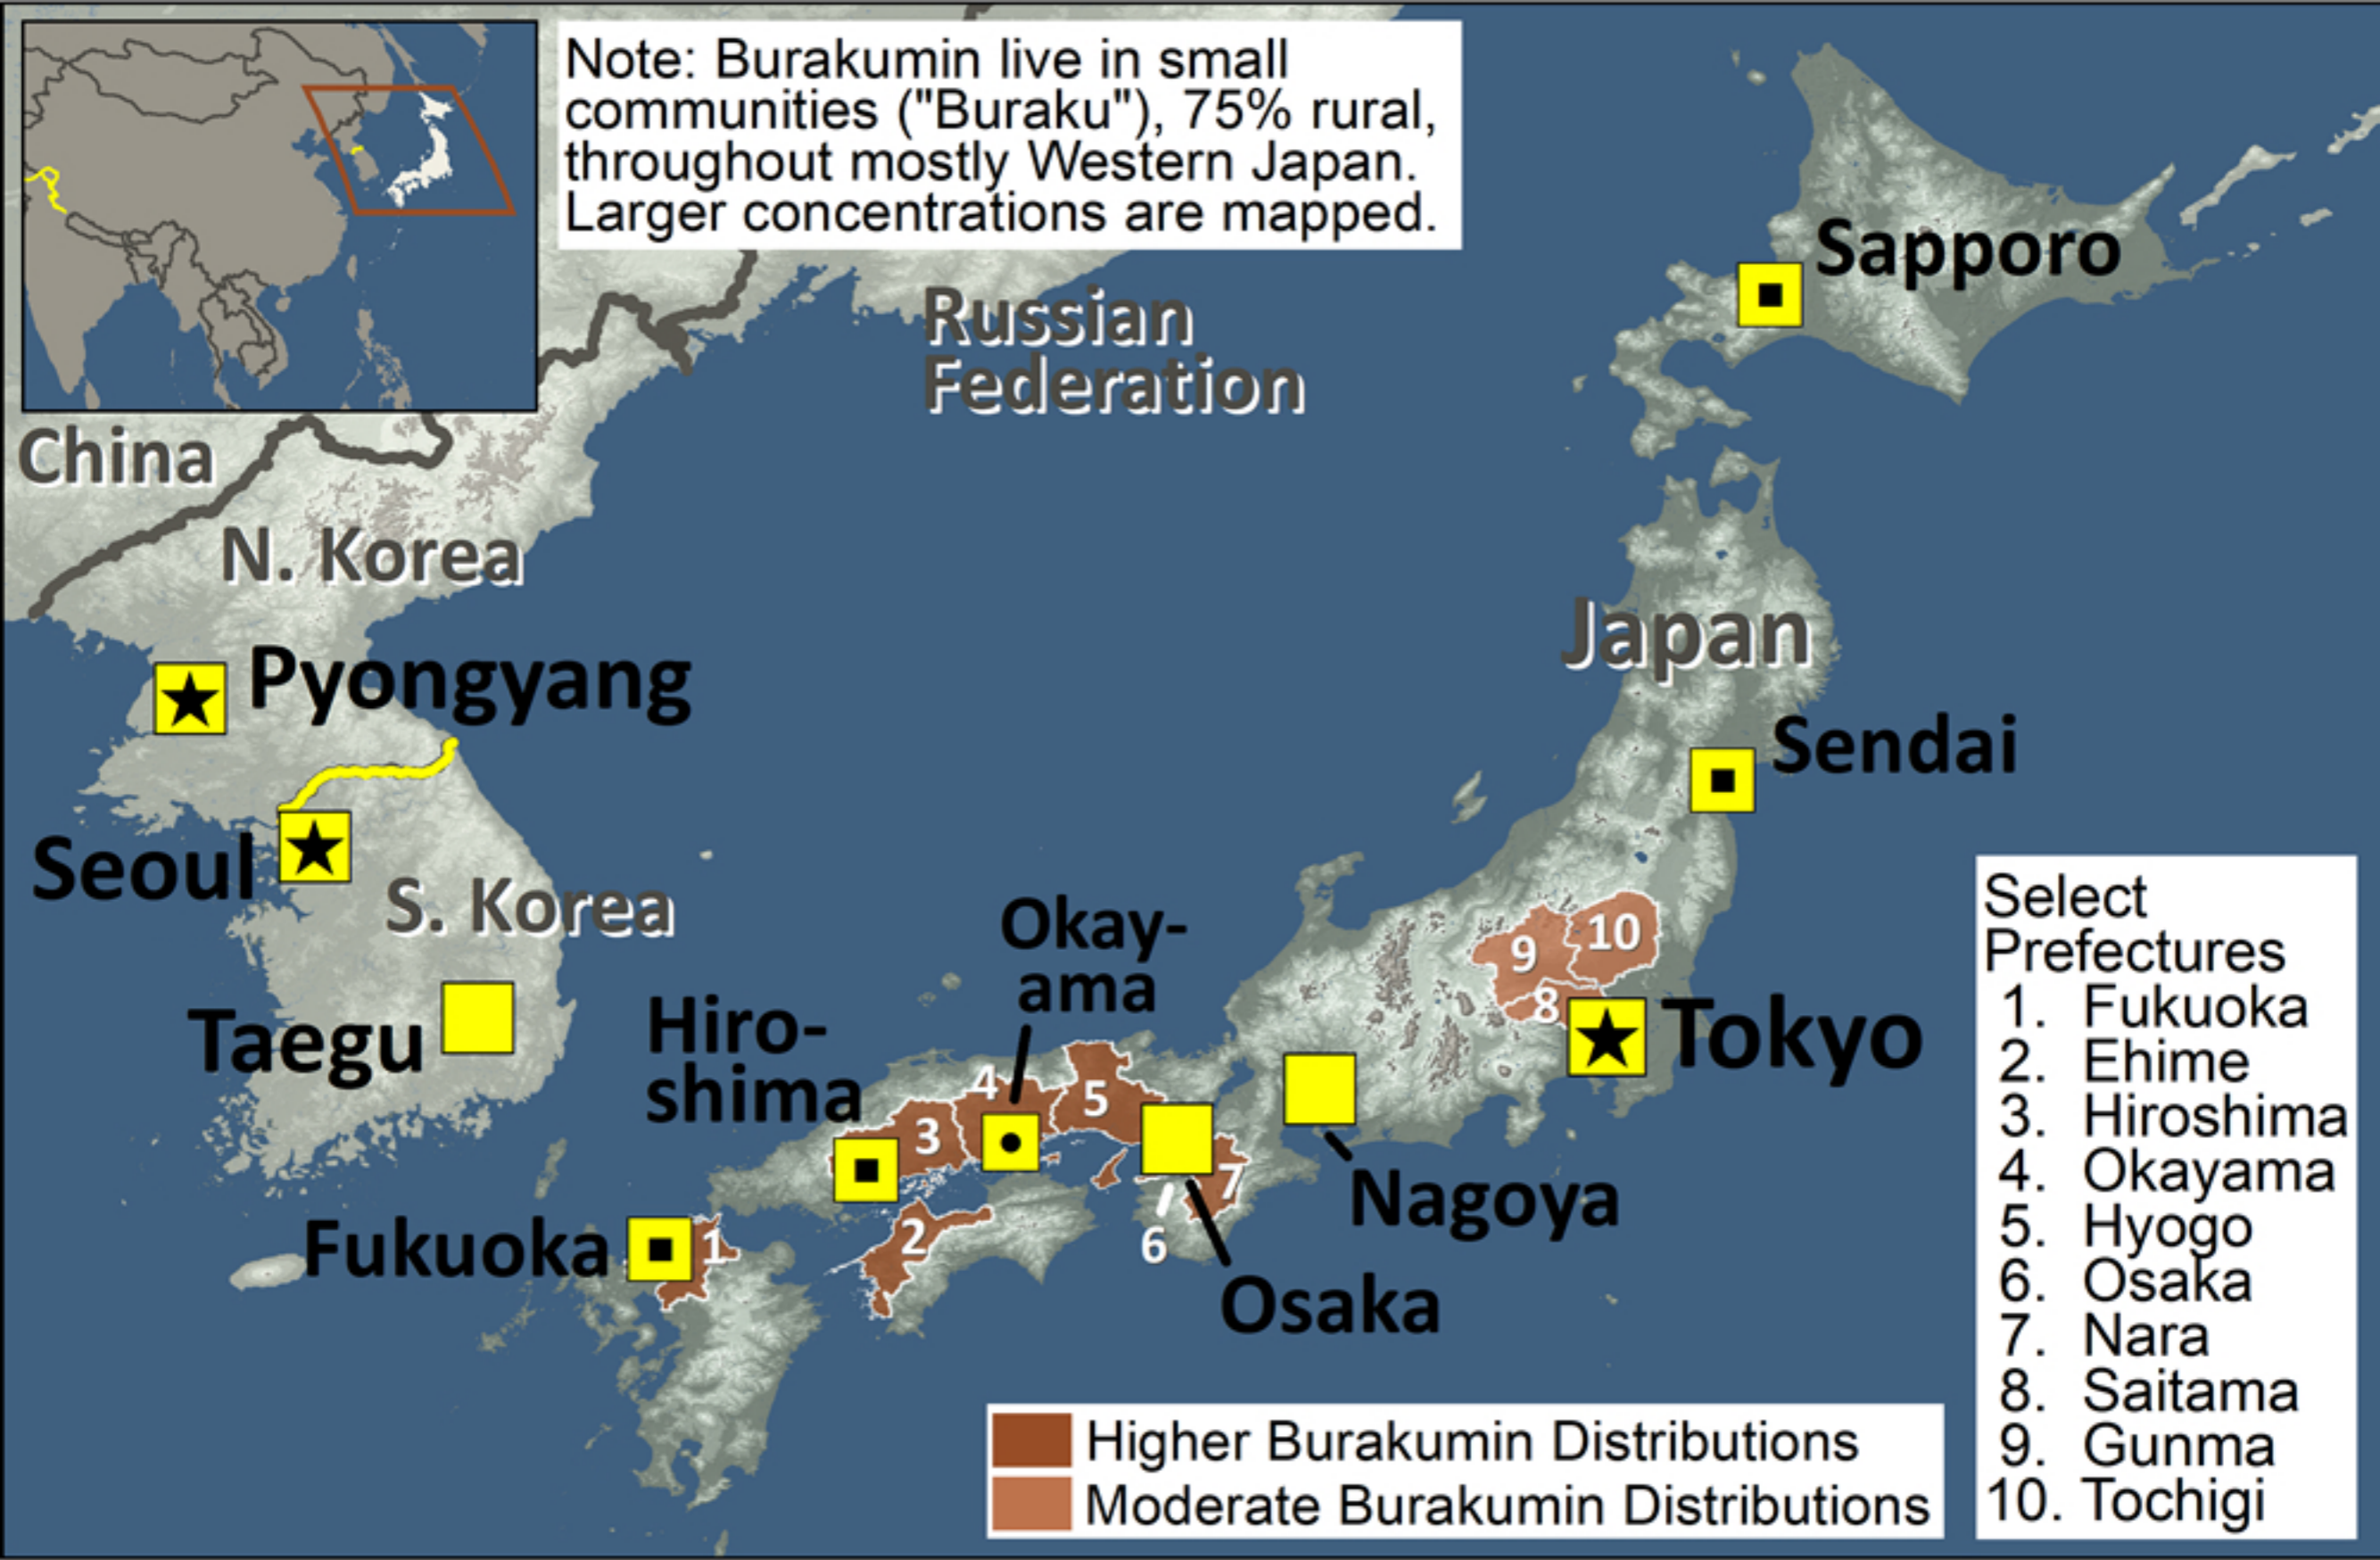

Note: Burakumin live in small communities ("Buraku"), 75% rural, throughout mostly Western Japan. Larger concentrations are mapped.

Burakumin in Japan

Miles 0 200 400 600